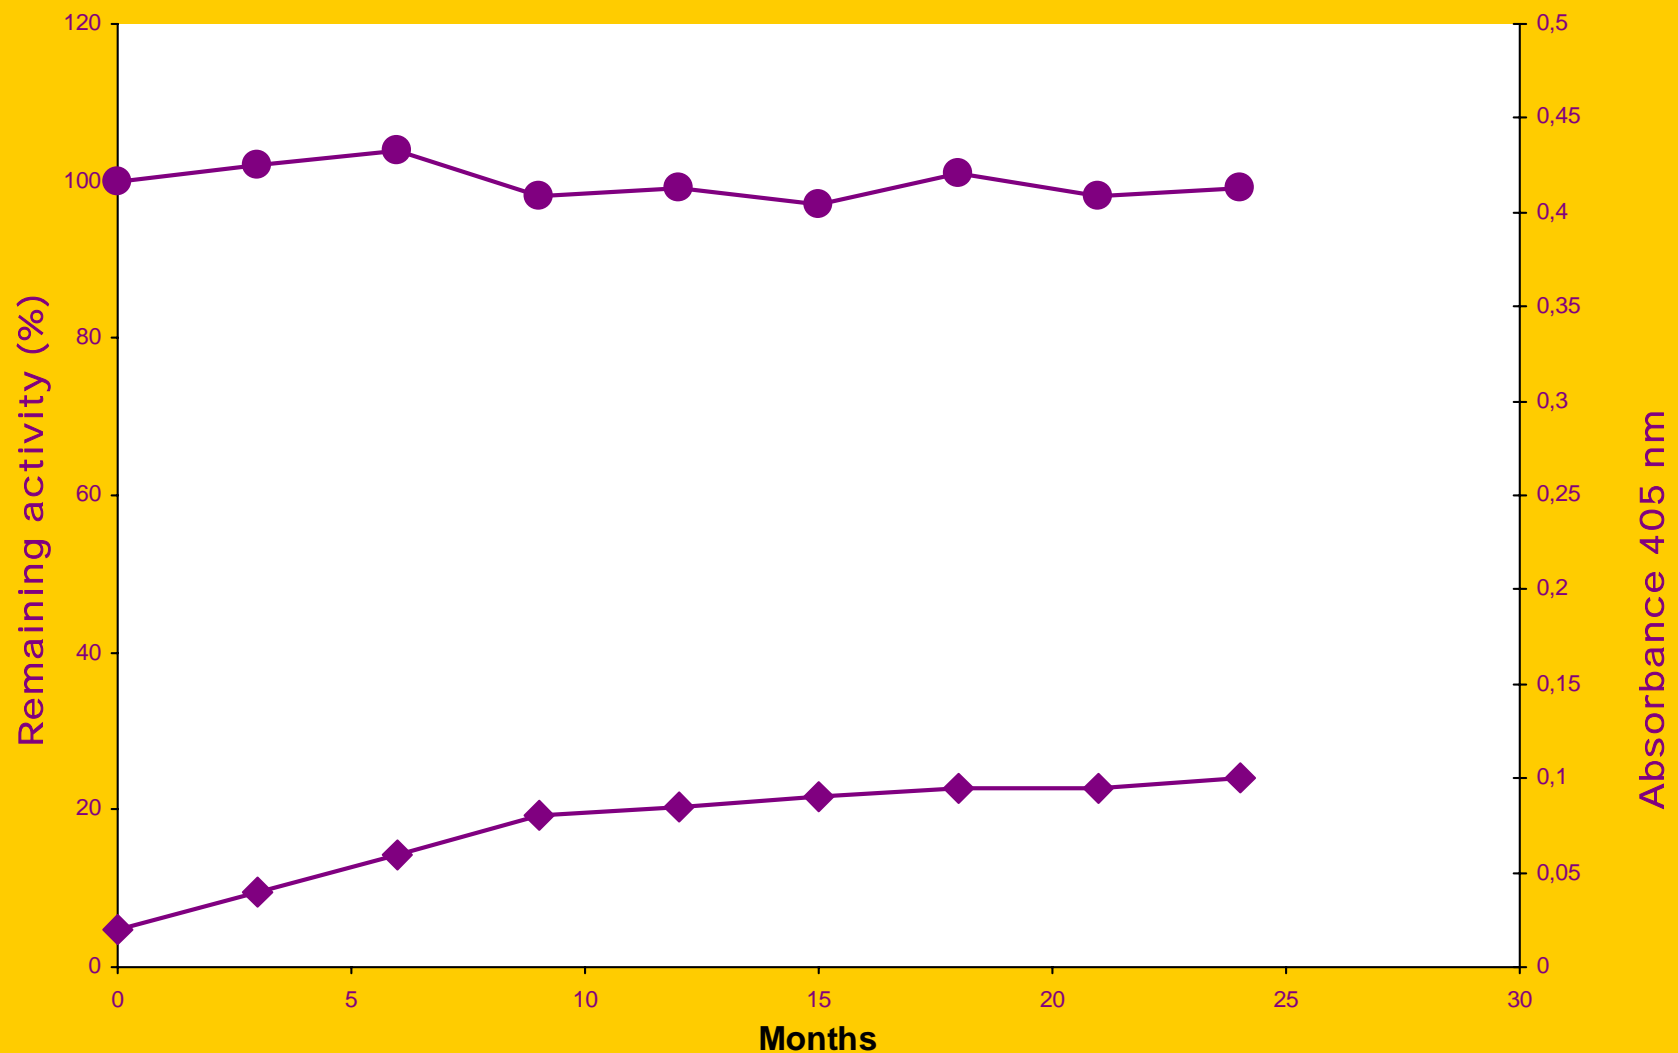

Stability data for Liquid pNPP

I:\Diagnostics\Marketing\Web\stabdata\PageMaker\pNPPstab02